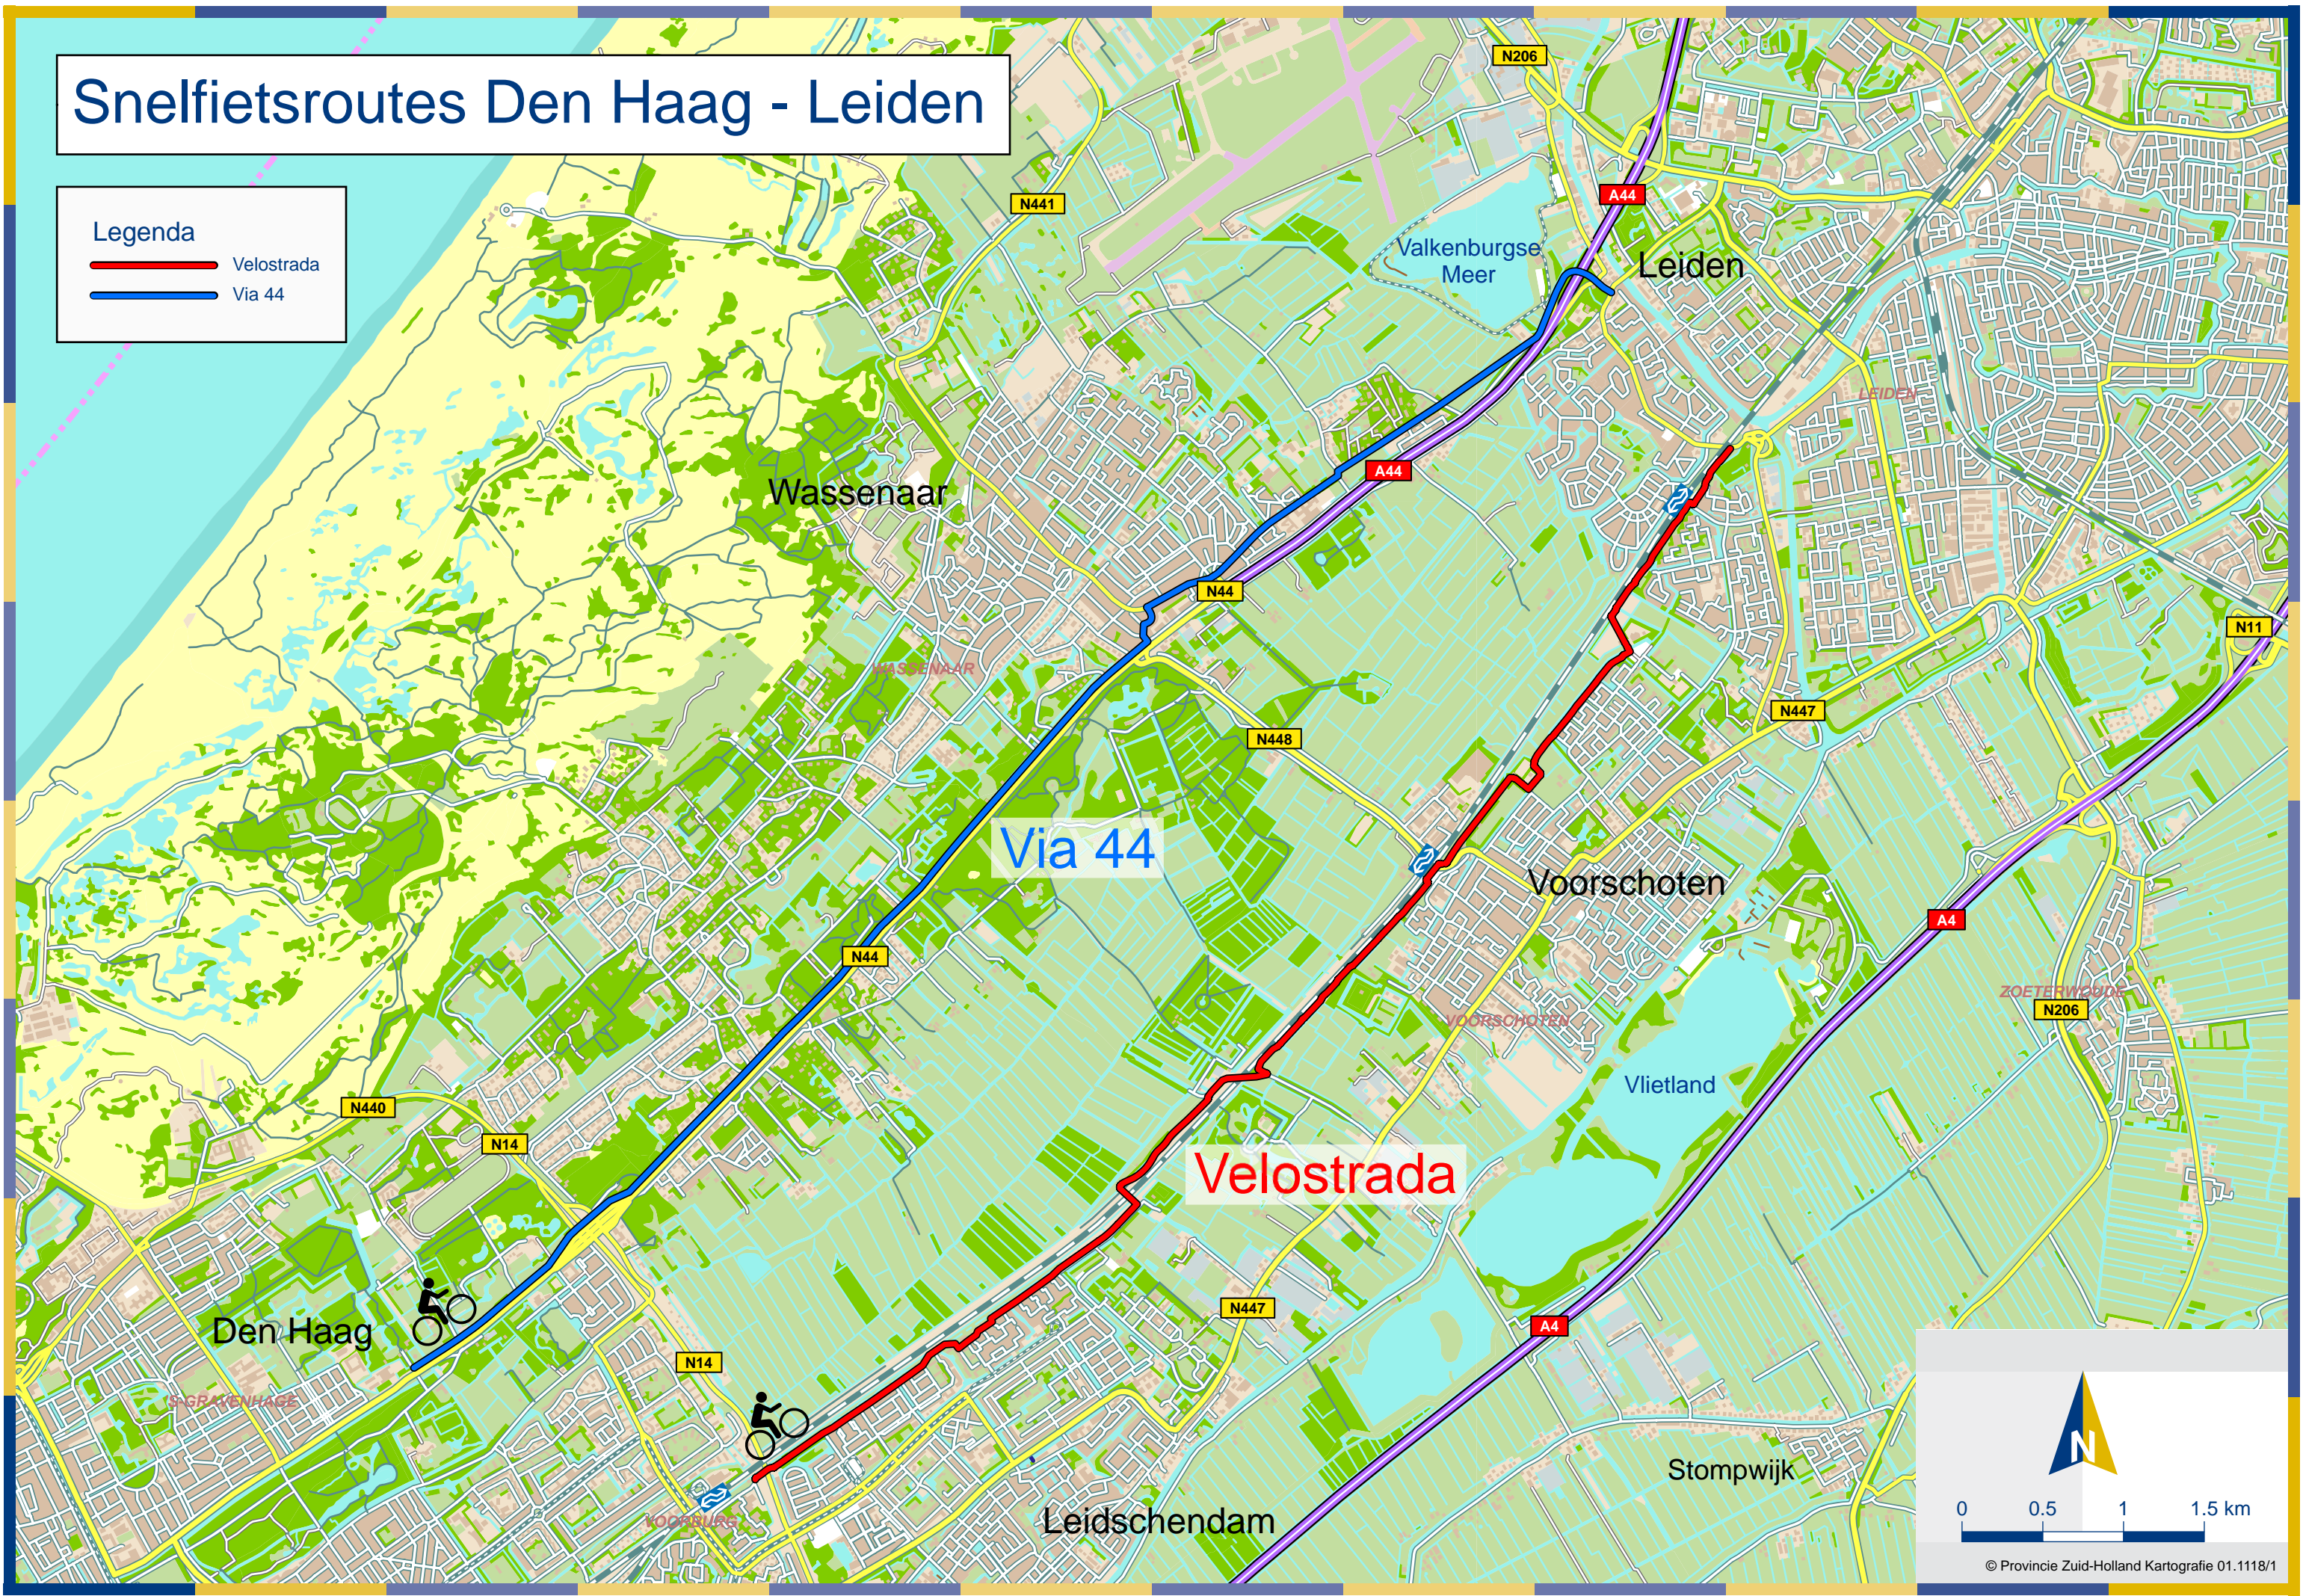

Snelfietsroutes Den Haag - Leiden

Legenda

-  Velostrada
-  Via 44

A north arrow pointing upwards and a scale bar below it. The scale bar is marked with 0, 0.5, 1, and 1.5 km.